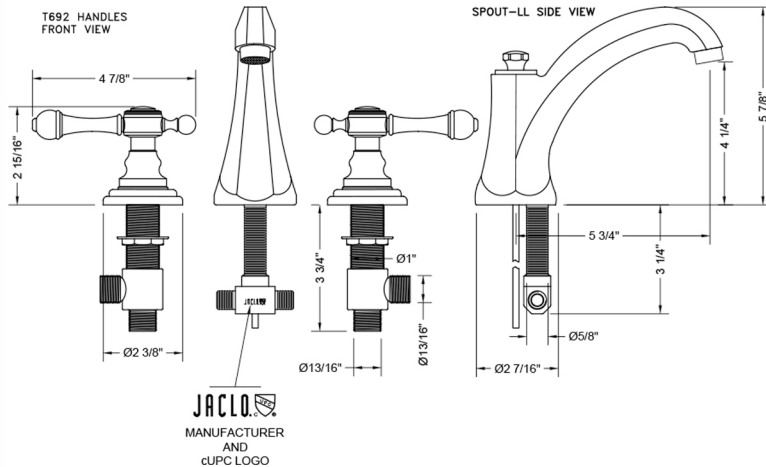

Westfield High Profile Faucet with Majesty Lever Handles

Model #: 6872-T692-

FEATURES:

- All brass 8" - 12" widespread faucet includes brass pop-up drain with overflow
- 1/4 turn ceramic valves
- Stationary Spout
- Available Flow Rates: 1.5, 1.2 & 0.5 GPM. Additional flow rate (aerator) options available. Contact JACLO.
- 5 3/4" spout reach
- Spout Hole Size Min-Max: 1 1/4" - 2"
- Valve Hole Size Min-Max: 1 1/8" - 1 5/8"

SPECIFICATION DRAWING:

AVAILABLE HANDLES: