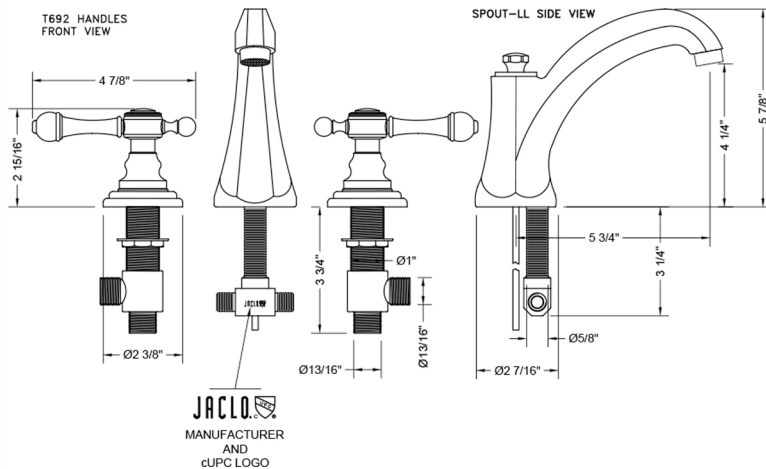

Westfield High Profile Faucet with Majesty Lever Handles- 1.2 GPM

Model #: 6872-T692-1.2-

FEATURES:

- All brass 8" - 12" widespread faucet includes brass pop-up drain with overflow
- 1/4 turn ceramic valves
- Stationary Spout
- Available Flow Rates: 1.5, 1.2 & 0.5 GPM. Additional flow rate (aerator) options available. Contact JACLO.
- 5 3/4" spout reach
- Spout Hole Size Min-Max: 1 1/4" - 2"
- Valve Hole Size Min-Max: 1 1/8" - 1 5/8"

SPECIFICATION DRAWING:

AVAILABLE HANDLES: