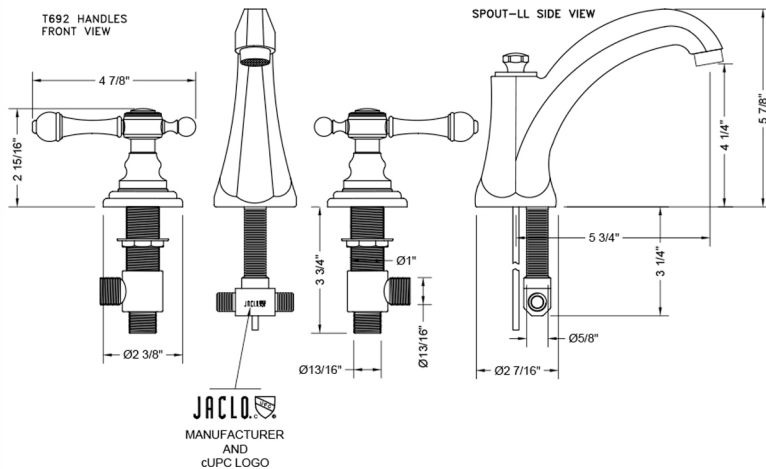

Westfield High Profile Faucet with Majesty Lever Handles- 0.5 GPM

Model #: 6872-T692-0.5-

FEATURES:

- All brass 8" - 12" widespread faucet includes brass pop-up drain with overflow
- 1/4 turn ceramic valves
- Stationary Spout
- Available Flow Rates: 1.5, 1.2 & 0.5 GPM. Additional flow rate (aerator) options available. Contact JACLO.
- 5 3/4" spout reach
- Spout Hole Size Min-Max: 1 1/4" - 2"
- Valve Hole Size Min-Max: 1 1/8" - 1 5/8"

SPECIFICATION DRAWING:

AVAILABLE HANDLES: