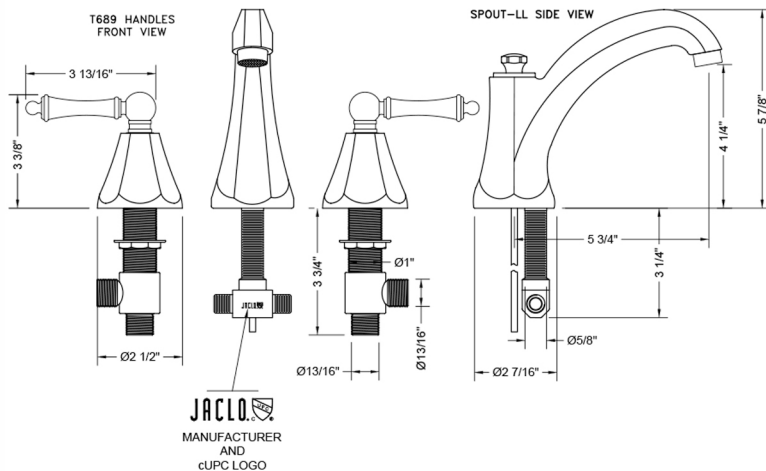

SPECIFICATION DRAWING: