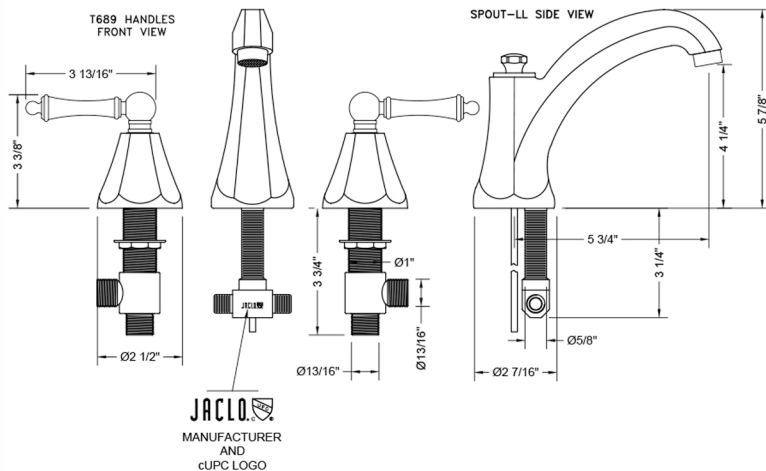

## FEATURES:

- All brass 8" - 12" widespread faucet includes brass pop-up drain with overflow
- 1/4 turn ceramic valves
- Stationary Spout
- Available Flow Rates: 1.5, 1.2 & 0.5 GPM. Additional flow rate (aerator) options available. Contact JACLO.
- 5 3/4" spout reach
- Spout Hole Size Min-Max: 1 1/4" - 2"
- Valve Hole Size Min-Max: 1 1/8" - 1 5/8"

## SPECIFICATION DRAWING: