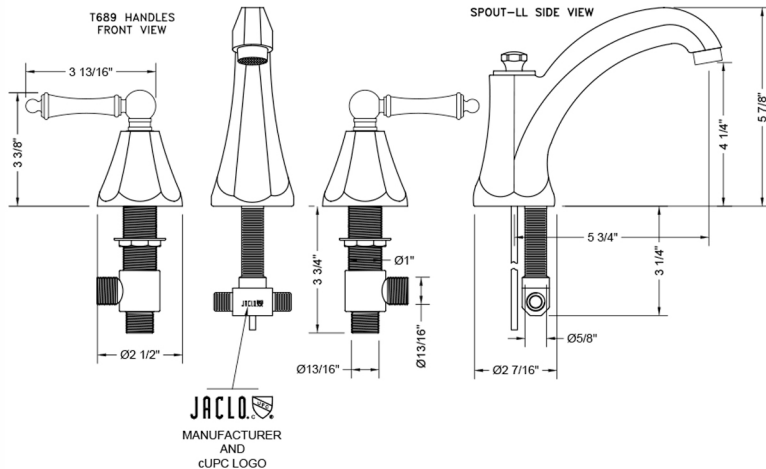

Astor High Profile Faucet with Ball Lever Handles- 0.5 GPM

JACLO®

Confidence from start to finish.™

Model #: 6872-T689-0.5-

FEATURES:

- All brass 8" - 12" widespread faucet includes brass pop-up drain with overflow
- 1/4 turn ceramic valves
- Stationary Spout
- Available Flow Rates: 1.5, 1.2 & 0.5 GPM. Additional flow rate (aerator) options available. Contact JACLO.
- 5 3/4" spout reach
- Spout Hole Size Min-Max: 1 1/4" - 2"
- Valve Hole Size Min-Max: 1 1/8" - 1 5/8"

SPECIFICATION DRAWING:

AVAILABLE HANDLES: