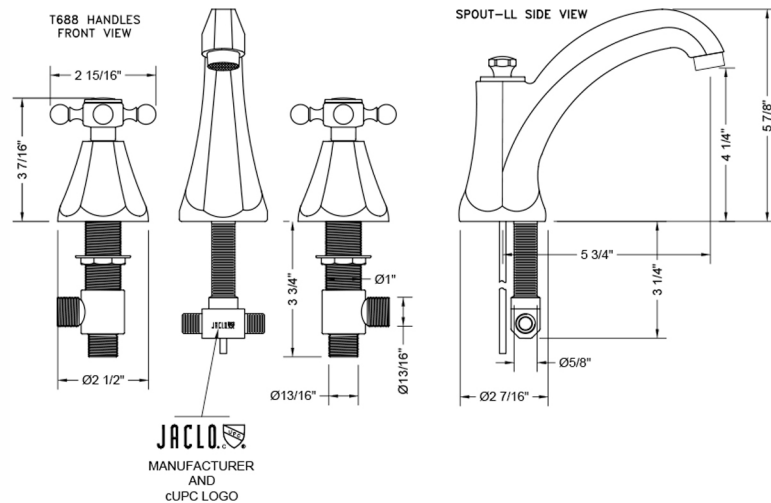

Astor High Profile Faucet with Ball Cross Handles

Model #: 6872-T688-

FEATURES:

- All brass 8" - 12" widespread faucet includes brass pop-up drain with overflow
- 1/4 turn ceramic valves
- Stationary Spout
- Available Flow Rates: 1.5, 1.2 & 0.5 GPM. Additional flow rate (aerator) options available. Contact JACLO.
- 5 3/4" spout reach
- Spout Hole Size Min-Max: 1 1/4" - 2"
- Valve Hole Size Min-Max: 1 1/8" - 1 5/8"

SPECIFICATION DRAWING:

AVAILABLE HANDLES: