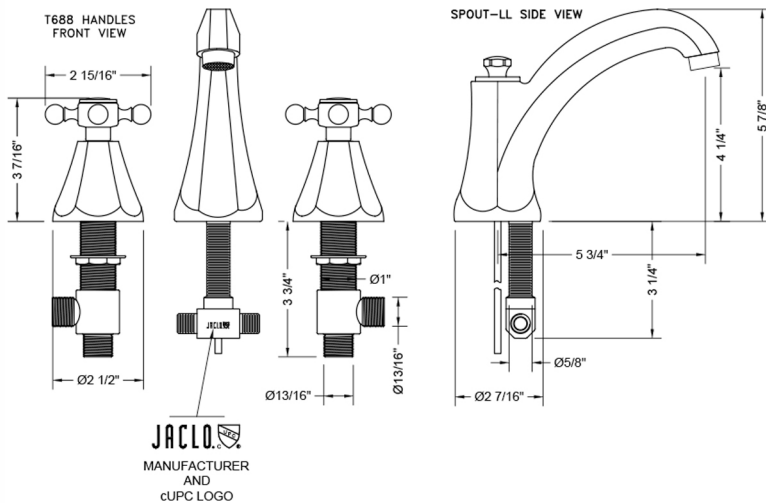

SPECIFICATION DRAWING: