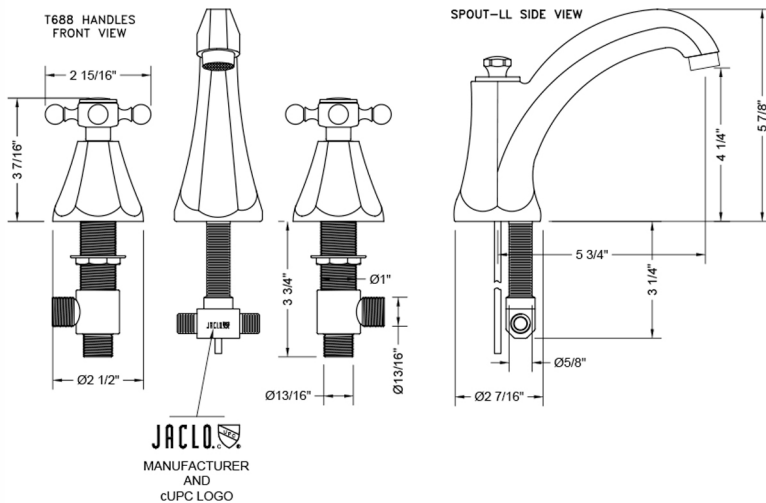

Astor High Profile Faucet with Ball Cross Handles- 1.2 GPM

Model #: 6872-T688-1.2-

FEATURES:

- All brass 8" - 12" widespread faucet includes brass pop-up drain with overflow
- 1/4 turn ceramic valves
- Stationary Spout
- Available Flow Rates: 1.5, 1.2 & 0.5 GPM. Additional flow rate (aerator) options available. Contact JACLO.
- 5 3/4" spout reach
- Spout Hole Size Min-Max: 1 1/4" - 2"
- Valve Hole Size Min-Max: 1 1/8" - 1 5/8"

SPECIFICATION DRAWING:

AVAILABLE HANDLES: