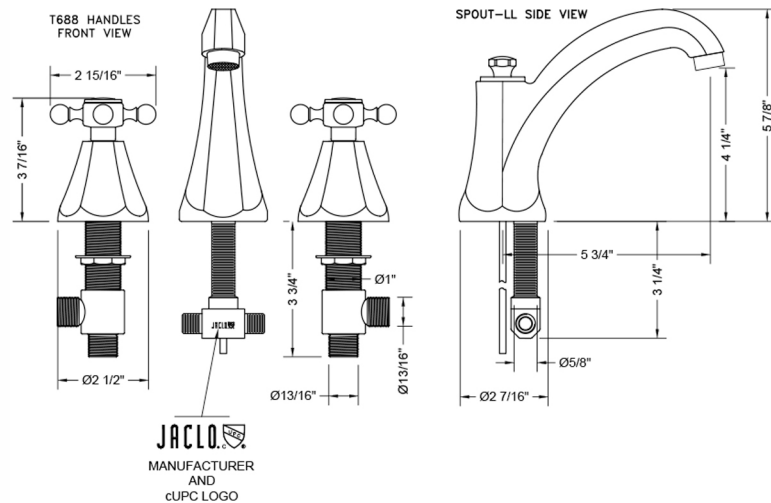

Astor High Profile Faucet with Ball Cross Handles- 0.5 GPM

Model #: 6872-T688-0.5-

FEATURES:

- All brass 8" - 12" widespread faucet includes brass pop-up drain with overflow
- 1/4 turn ceramic valves
- Stationary Spout
- Available Flow Rates: 1.5, 1.2 & 0.5 GPM. Additional flow rate (aerator) options available. Contact JACLO.
- 5 3/4" spout reach
- Spout Hole Size Min-Max: 1 1/4" - 2"
- Valve Hole Size Min-Max: 1 1/8" - 1 5/8"

SPECIFICATION DRAWING:

AVAILABLE HANDLES: