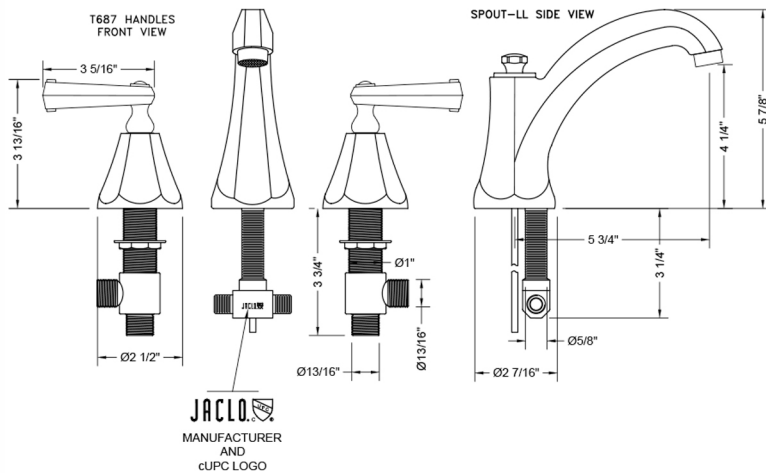

## FEATURES:

- All brass 8" - 12" widespread faucet includes brass pop-up drain with overflow
- 1/4 turn ceramic valves
- Stationary Spout
- Available Flow Rates: 1.5, 1.2 & 0.5 GPM. Additional flow rate (aerator) options available. Contact JACLO.
- 5 3/4" spout reach
- Spout Hole Size Min-Max: 1 1/4" - 2"
- Valve Hole Size Min-Max: 1 1/8" - 1 5/8"

## SPECIFICATION DRAWING: