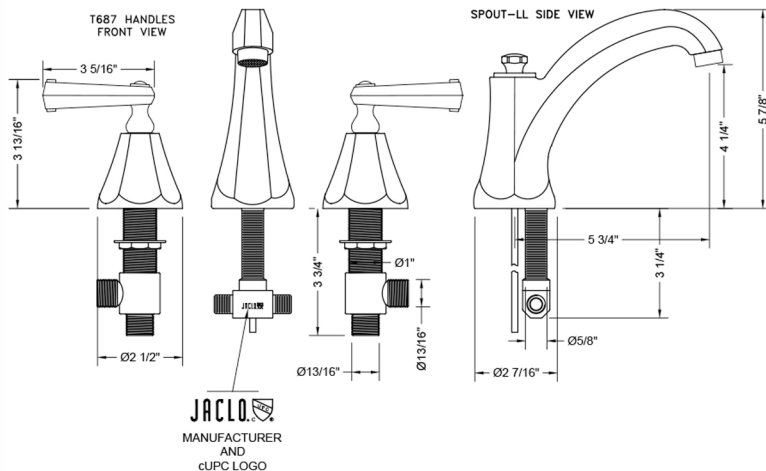

SPECIFICATION DRAWING: