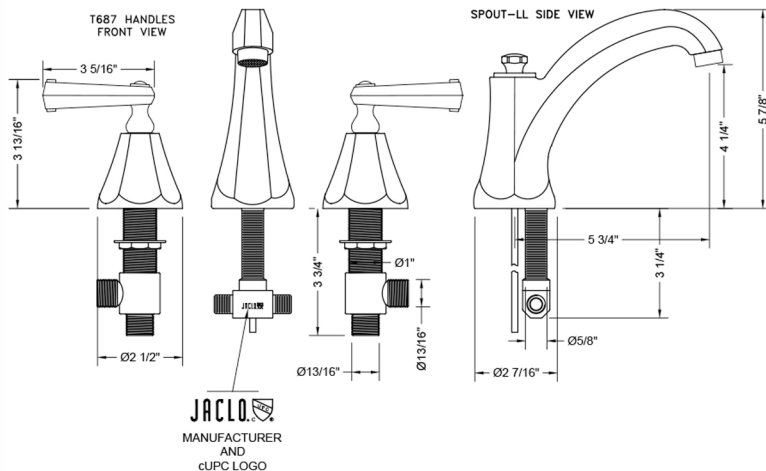

## FEATURES:

- All brass 8" - 12" widespread faucet includes brass pop-up drain with overflow
- 1/4 turn ceramic valves
- Stationary Spout
- Available Flow Rates: 1.5, 1.2 & 0.5 GPM. Additional flow rate (aerator) options available. Contact JACLO.
- 5 3/4" spout reach
- Spout Hole Size Min-Max: 1 1/4" - 2"
- Valve Hole Size Min-Max: 1 1/8" - 1 5/8"

## SPECIFICATION DRAWING: