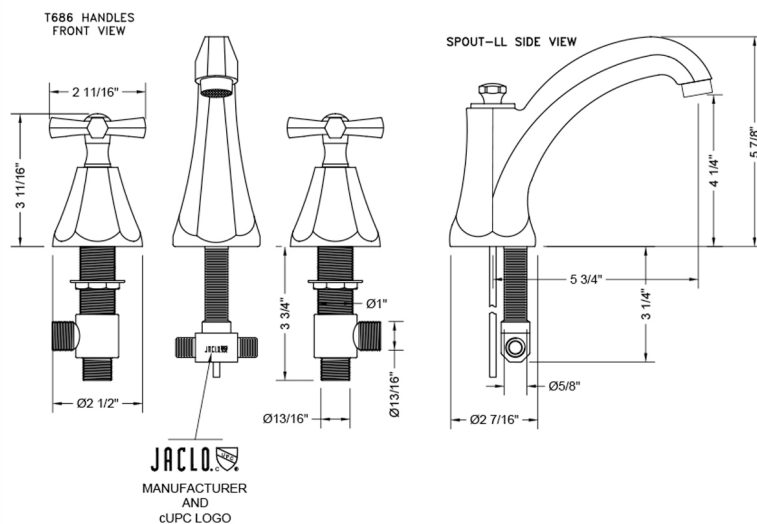

Astor High Profile Faucet with Hex Cross Handles

Model #: 6872-T686-

FEATURES:

- All brass 8" - 12" widespread faucet includes brass pop-up drain with overflow
- 1/4 turn ceramic valves
- Stationary Spout
- Available Flow Rates: 1.5, 1.2 & 0.5 GPM. Additional flow rate (aerator) options available. Contact JACLO.
- 5 3/4" spout reach
- Spout Hole Size Min-Max: 1 1/4" - 2"
- Valve Hole Size Min-Max: 1 1/8" - 1 5/8"

SPECIFICATION DRAWING:

AVAILABLE HANDLES: