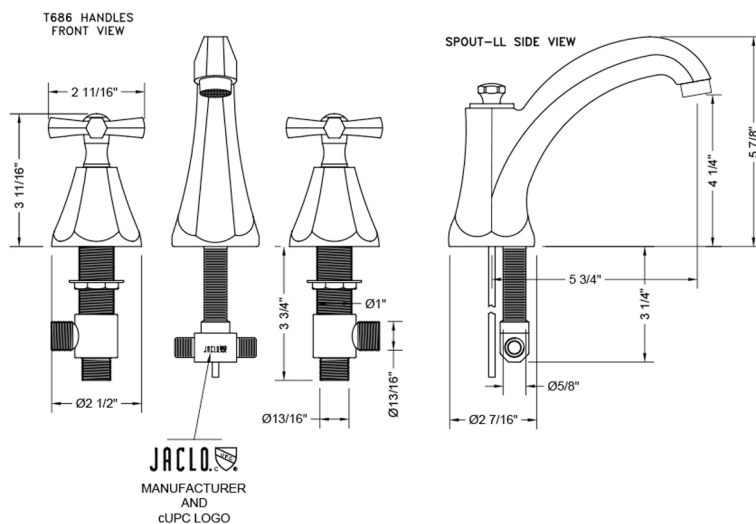

# Astor High Profile Faucet with Hex Cross Handles & Fully Polished & Plated Pop-Up Drain

**Model #: 6872-T686-836-**

## FEATURES:

- All brass 8" - 12" widespread faucet includes fully polished & plated brass pop-up drain with overflow
- 1/4 turn ceramic valves
- Stationary Spout
- Available Flow Rates: 1.5, 1.2 & 0.5 GPM. Additional flow rate (aerator) options available. Contact JACLO.
- 5 3/4" spout reach
- Spout Hole Size Min-Max: 1 1/4" - 2"
- Valve Hole Size Min-Max: 1 1/8" - 1 5/8"

## SPECIFICATION DRAWING: