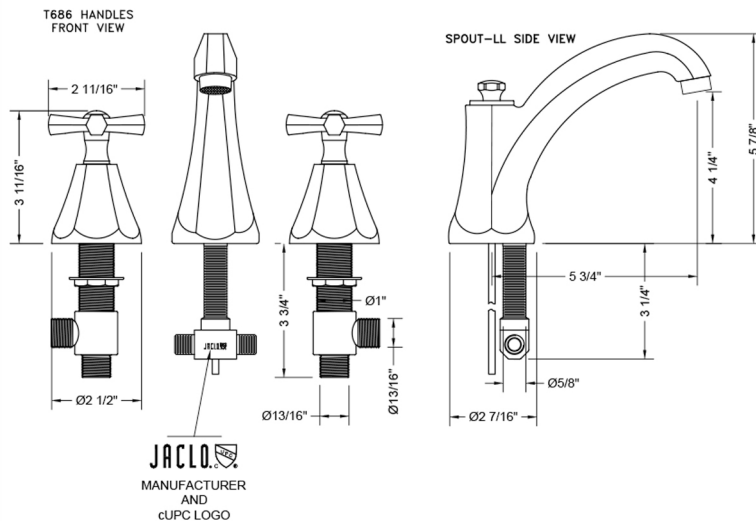

Astor High Profile Faucet with Hex Cross Handles- 1.2 GPM

Model #: 6872-T686-1.2-

FEATURES:

- All brass 8" - 12" widespread faucet includes brass pop-up drain with overflow
- 1/4 turn ceramic valves
- Stationary Spout
- Available Flow Rates: 1.5, 1.2 & 0.5 GPM. Additional flow rate (aerator) options available. Contact JACLO.
- 5 3/4" spout reach
- Spout Hole Size Min-Max: 1 1/4" - 2"
- Valve Hole Size Min-Max: 1 1/8" - 1 5/8"

SPECIFICATION DRAWING:

AVAILABLE HANDLES: