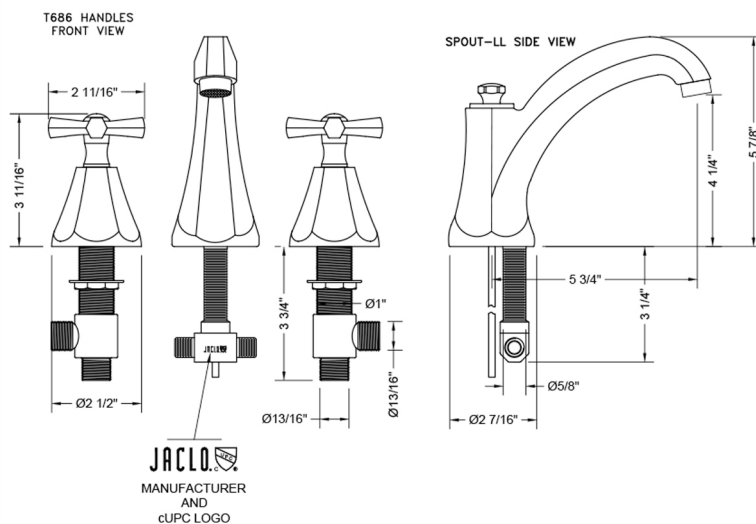

## FEATURES:

- All brass 8" - 12" widespread faucet includes brass pop-up drain with overflow
- 1/4 turn ceramic valves
- Stationary Spout
- Available Flow Rates: 1.5, 1.2 & 0.5 GPM. Additional flow rate (aerator) options available. Contact JACLO.
- 5 3/4" spout reach
- Spout Hole Size Min-Max: 1 1/4" - 2"
- Valve Hole Size Min-Max: 1 1/8" - 1 5/8"

## SPECIFICATION DRAWING: