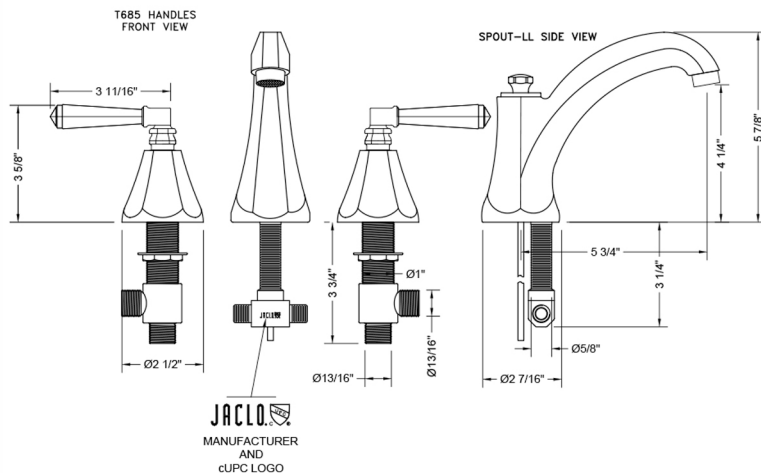

Astor High Profile Faucet with Hex Lever Handles & Fully Polished & Plated Pop-Up Drain

Model #: 6872-T685-836-

FEATURES:

- All brass 8" - 12" widespread faucet includes fully polished & plated brass pop-up drain with overflow
- 1/4 turn ceramic valves
- Stationary Spout
- Available Flow Rates: 1.5, 1.2 & 0.5 GPM. Additional flow rate (aerator) options available. Contact JACLO.
- 5 3/4" spout reach
- Spout Hole Size Min-Max: 1 1/4" - 2"
- Valve Hole Size Min-Max: 1 1/8" - 1 5/8"

SPECIFICATION DRAWING:

AVAILABLE HANDLES: