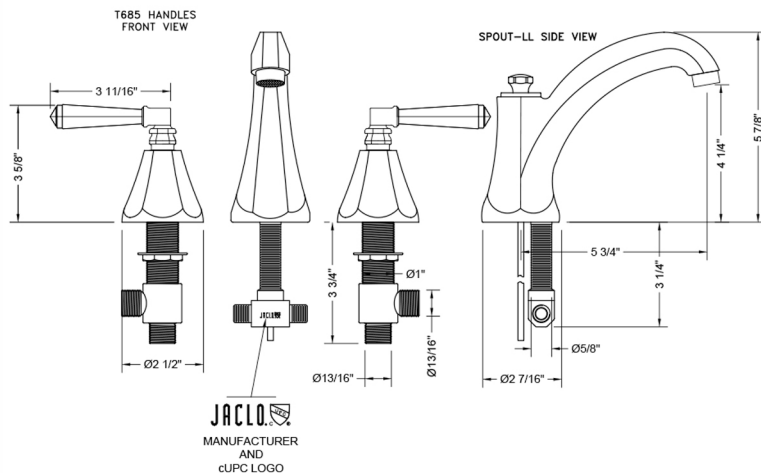

Astor High Profile Faucet with Hex Lever Handles- 1.2 GPM

Model #: 6872-T685-1.2-

FEATURES:

- All brass 8" - 12" widespread faucet includes brass pop-up drain with overflow
- 1/4 turn ceramic valves
- Stationary Spout
- Available Flow Rates: 1.5, 1.2 & 0.5 GPM. Additional flow rate (aerator) options available. Contact JACLO.
- 5 3/4" spout reach
- Spout Hole Size Min-Max: 1 1/4" - 2"
- Valve Hole Size Min-Max: 1 1/8" - 1 5/8"

SPECIFICATION DRAWING:

AVAILABLE HANDLES: