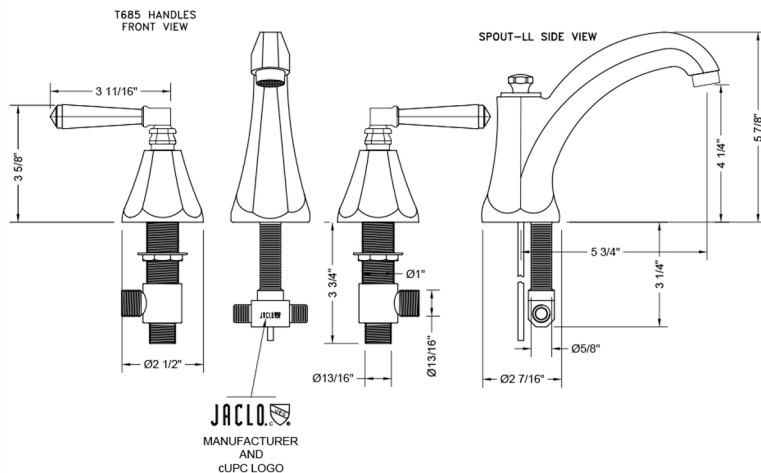

## FEATURES:

- All brass 8" - 12" widespread faucet includes brass pop-up drain with overflow
- 1/4 turn ceramic valves
- Stationary Spout
- Available Flow Rates: 1.5, 1.2 & 0.5 GPM. Additional flow rate (aerator) options available. Contact JACLO.
- 5 3/4" spout reach
- Spout Hole Size Min-Max: 1 1/4" - 2"
- Valve Hole Size Min-Max: 1 1/8" - 1 5/8"

## SPECIFICATION DRAWING: