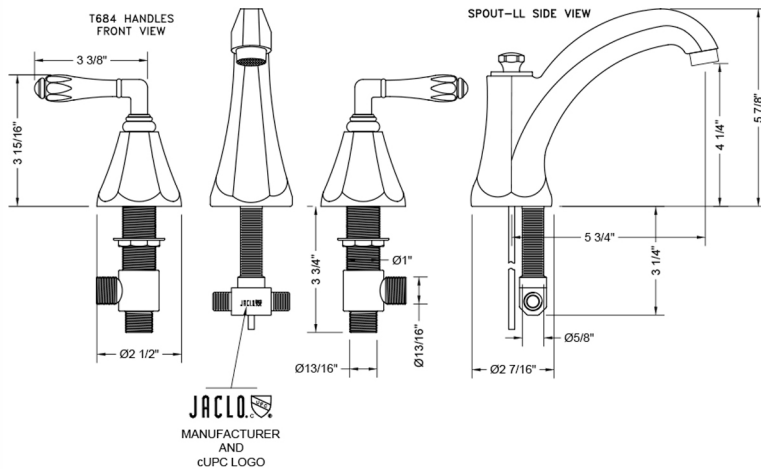

### FEATURES:

- All brass 8" - 12" widespread faucet includes fully polished & plated brass pop-up drain with overflow
- 1/4 turn ceramic valves
- Stationary Spout
- Available Flow Rates: 1.5, 1.2 & 0.5 GPM. Additional flow rate (aerator) options available. Contact JACLO.
- 5 3/4" spout reach
- Spout Hole Size Min-Max: 1 1/4" - 2"
- Valve Hole Size Min-Max: 1 1/8" - 1 5/8"

### SPECIFICATION DRAWING: