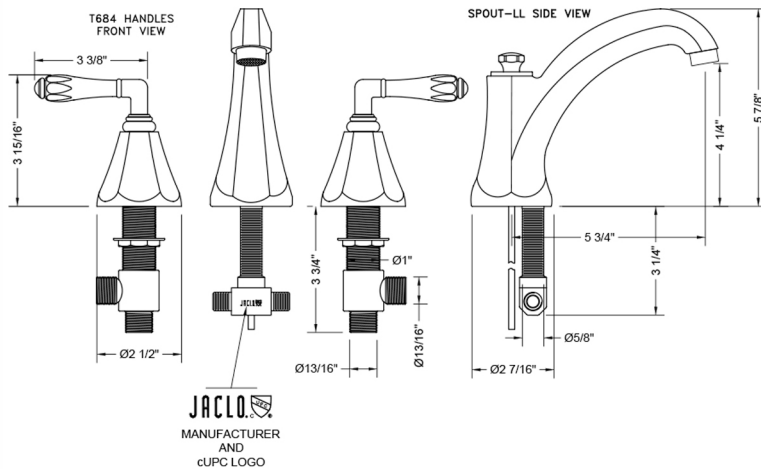

Astor High Profile Faucet with Smooth Lever Handles- 1.2 GPM

Model #: 6872-T684-1.2-

FEATURES:

- All brass 8" - 12" widespread faucet includes brass pop-up drain with overflow
- 1/4 turn ceramic valves
- Stationary Spout
- Available Flow Rates: 1.5, 1.2 & 0.5 GPM. Additional flow rate (aerator) options available. Contact JACLO.
- 5 3/4" spout reach
- Spout Hole Size Min-Max: 1 1/4" - 2"
- Valve Hole Size Min-Max: 1 1/8" - 1 5/8"

SPECIFICATION DRAWING:

AVAILABLE HANDLES: