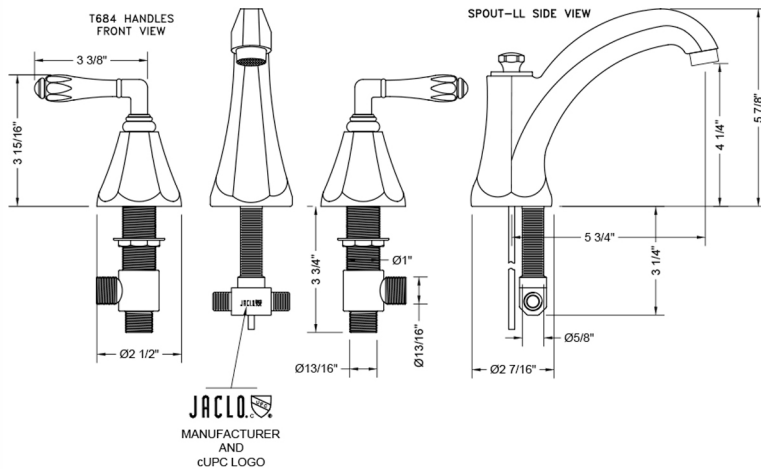

Astor High Profile Faucet with Smooth Lever Handles- 0.5 GPM

Model #: 6872-T684-0.5-

FEATURES:

- All brass 8" - 12" widespread faucet includes brass pop-up drain with overflow
- 1/4 turn ceramic valves
- Stationary Spout
- Available Flow Rates: 1.5, 1.2 & 0.5 GPM. Additional flow rate (aerator) options available. Contact JACLO.
- 5 3/4" spout reach
- Spout Hole Size Min-Max: 1 1/4" - 2"
- Valve Hole Size Min-Max: 1 1/8" - 1 5/8"

SPECIFICATION DRAWING:

AVAILABLE HANDLES: