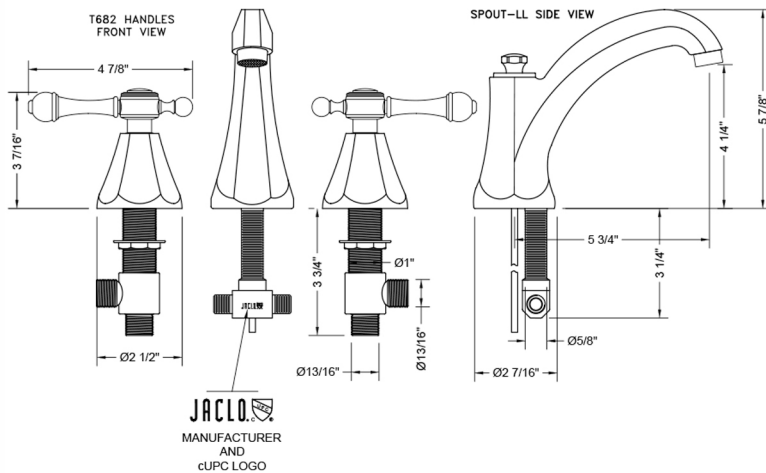

## FEATURES:

- All brass 8" - 12" widespread faucet includes brass pop-up drain with overflow
- 1/4 turn ceramic valves
- Stationary Spout
- Available Flow Rates: 1.5, 1.2 & 0.5 GPM. Additional flow rate (aerator) options available. Contact JACLO.
- 5 3/4" spout reach
- Spout Hole Size Min-Max: 1 1/4" - 2"
- Valve Hole Size Min-Max: 1 1/8" - 1 5/8"

## SPECIFICATION DRAWING: