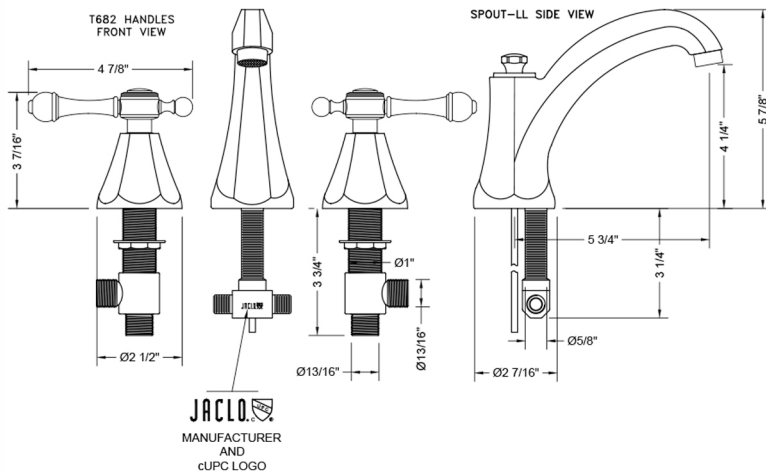

Astor High Profile Faucet with Majesty Lever Handles & Fully Polished & Plated Pop-Up Drain

Model #: 6872-T682-836-

FEATURES:

- All brass 8" - 12" widespread faucet includes fully polished & plated brass pop-up drain with overflow
- 1/4 turn ceramic valves
- Stationary Spout
- Available Flow Rates: 1.5, 1.2 & 0.5 GPM. Additional flow rate (aerator) options available. Contact JACLO.
- 5 3/4" spout reach
- Spout Hole Size Min-Max: 1 1/4" - 2"
- Valve Hole Size Min-Max: 1 1/8" - 1 5/8"

SPECIFICATION DRAWING:

AVAILABLE HANDLES: