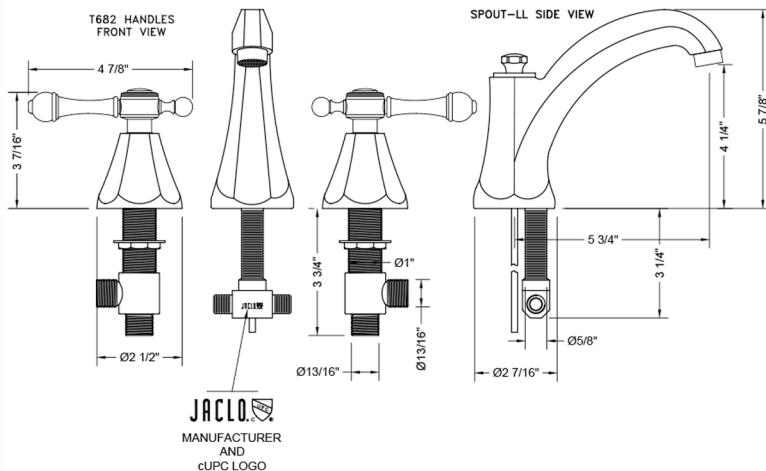

Astor High Profile Faucet with Majesty Lever Handles- 1.2 GPM

Model #: 6872-T682-1.2-

FEATURES:

- All brass 8" - 12" widespread faucet includes brass pop-up drain with overflow
- 1/4 turn ceramic valves
- Stationary Spout
- Available Flow Rates: 1.5, 1.2 & 0.5 GPM. Additional flow rate (aerator) options available. Contact JACLO.
- 5 3/4" spout reach
- Spout Hole Size Min-Max: 1 1/4" - 2"
- Valve Hole Size Min-Max: 1 1/8" - 1 5/8"

SPECIFICATION DRAWING:

AVAILABLE HANDLES: