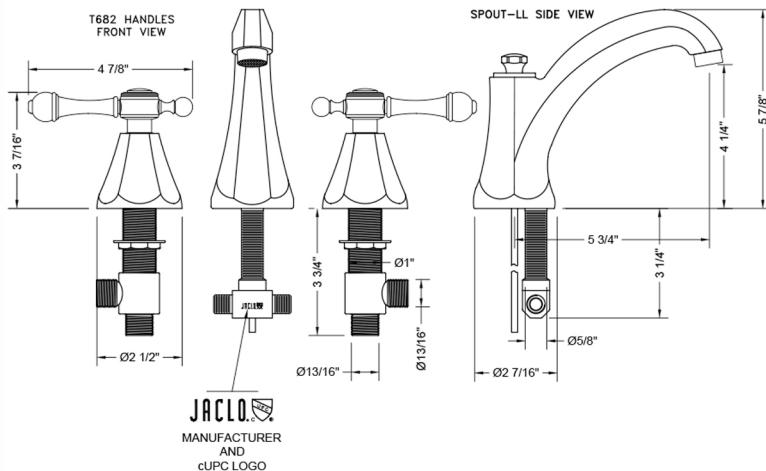

Astor High Profile Faucet with Majesty Lever Handles- 0.5 GPM

Model #: 6872-T682-0.5-

FEATURES:

- All brass 8" - 12" widespread faucet includes brass pop-up drain with overflow
- 1/4 turn ceramic valves
- Stationary Spout
- Available Flow Rates: 1.5, 1.2 & 0.5 GPM. Additional flow rate (aerator) options available. Contact JACLO.
- 5 3/4" spout reach
- Spout Hole Size Min-Max: 1 1/4" - 2"
- Valve Hole Size Min-Max: 1 1/8" - 1 5/8"

SPECIFICATION DRAWING:

AVAILABLE HANDLES: