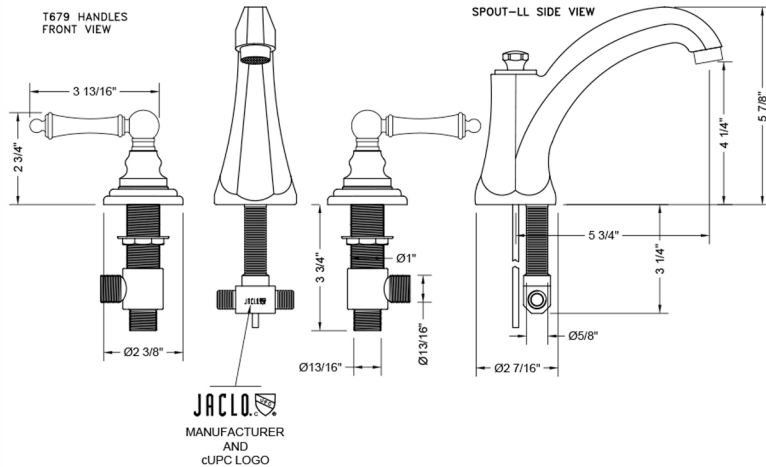

SPECIFICATION DRAWING: