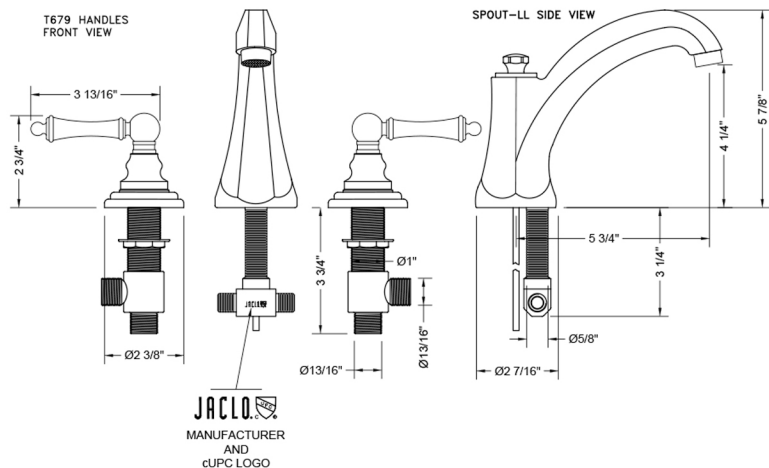

Westfield High Profile Faucet with Ball Lever Handles & Fully Polished & Plated Pop-Up Drain

Model #: 6872-T679-836-

FEATURES:

- All brass 8" - 12" widespread faucet includes fully polished & plated brass pop-up drain with overflow
- 1/4 turn ceramic valves
- Stationary Spout
- Available Flow Rates: 1.5, 1.2 & 0.5 GPM. Additional flow rate (aerator) options available. Contact JACLO.
- 5 3/4" spout reach
- Spout Hole Size Min-Max: 1 1/4" - 2"
- Valve Hole Size Min-Max: 1 1/8" - 1 5/8"

SPECIFICATION DRAWING:

AVAILABLE HANDLES: