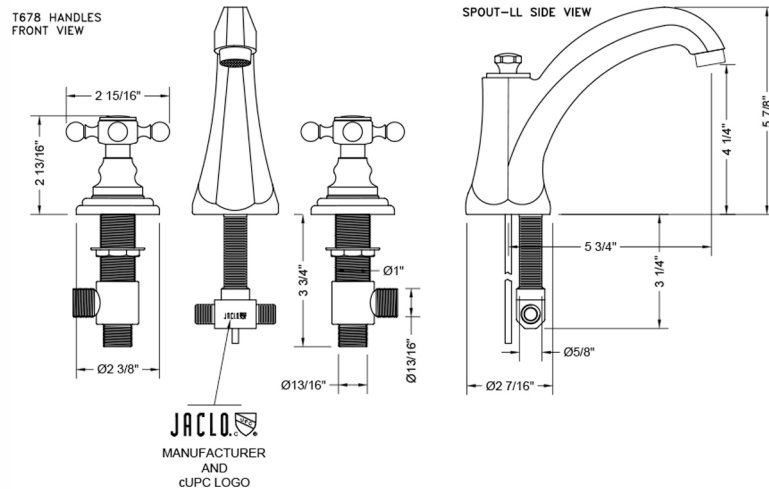

## FEATURES:

- All brass 8" - 12" widespread faucet includes brass pop-up drain with overflow
- 1/4 turn ceramic valves
- Stationary Spout
- Available Flow Rates: 1.5, 1.2 & 0.5 GPM. Additional flow rate (aerator) options available. Contact JACLO.
- 5 3/4" spout reach
- Spout Hole Size Min-Max: 1 1/4" - 2"
- Valve Hole Size Min-Max: 1 1/8" - 1 5/8"

## SPECIFICATION DRAWING: