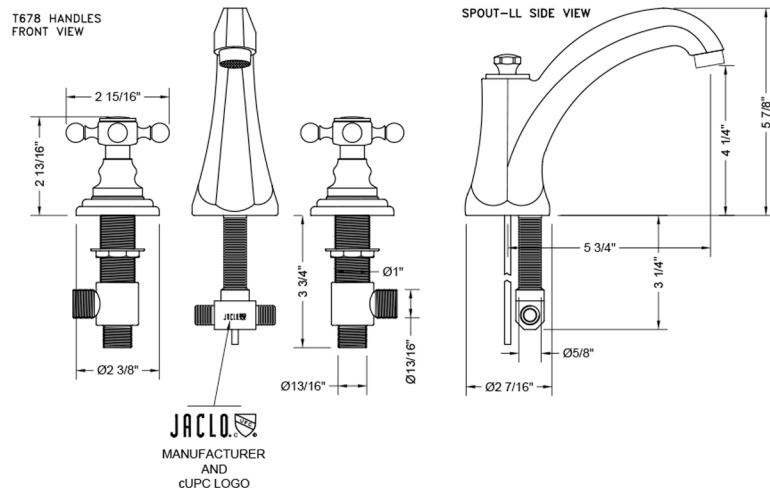

Westfield High Profile Faucet with Ball Cross Handles & Fully Polished & Plated Pop-Up Drain

Model #: 6872-T678-836-

FEATURES:

- All brass 8" - 12" widespread faucet includes fully polished & plated brass pop-up drain with overflow
- 1/4 turn ceramic valves
- Stationary Spout
- Available Flow Rates: 1.5, 1.2 & 0.5 GPM. Additional flow rate (aerator) options available. Contact JACLO.
- 5 3/4" spout reach
- Spout Hole Size Min-Max: 1 1/4" - 2"
- Valve Hole Size Min-Max: 1 1/8" - 1 5/8"

SPECIFICATION DRAWING:

AVAILABLE HANDLES: