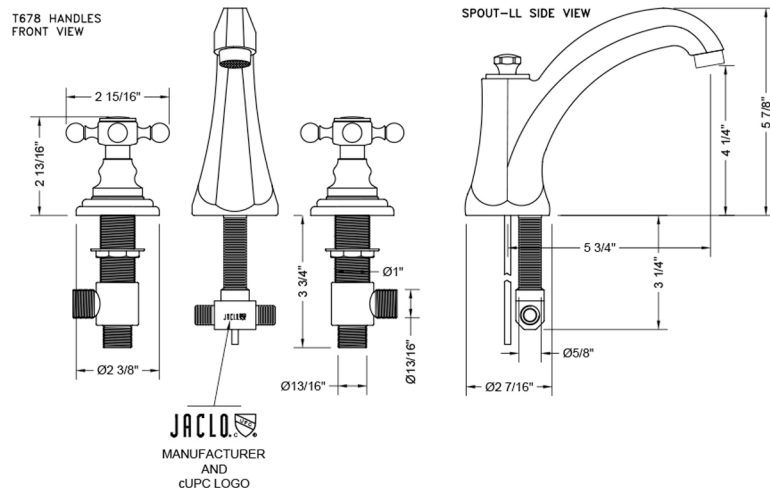

# Westfield High Profile Faucet with Ball Cross Handles- 1.2 GPM

**Model #: 6872-T678-1.2-**

## FEATURES:

- All brass 8" - 12" widespread faucet includes brass pop-up drain with overflow
- 1/4 turn ceramic valves
- Stationary Spout
- Available Flow Rates: 1.5, 1.2 & 0.5 GPM. Additional flow rate (aerator) options available. Contact JACLO.
- 5 3/4" spout reach
- Spout Hole Size Min-Max: 1 1/4" - 2"
- Valve Hole Size Min-Max: 1 1/8" - 1 5/8"

## SPECIFICATION DRAWING: