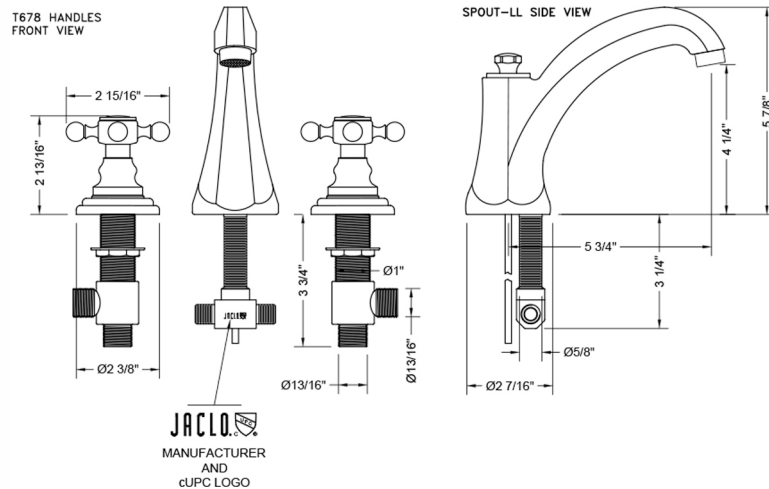

Westfield High Profile Faucet with Ball Cross Handles- 0.5 GPM

Model #: 6872-T678-0.5-

FEATURES:

- All brass 8" - 12" widespread faucet includes brass pop-up drain with overflow
- 1/4 turn ceramic valves
- Stationary Spout
- Available Flow Rates: 1.5, 1.2 & 0.5 GPM. Additional flow rate (aerator) options available. Contact JACLO.
- 5 3/4" spout reach
- Spout Hole Size Min-Max: 1 1/4" - 2"
- Valve Hole Size Min-Max: 1 1/8" - 1 5/8"

SPECIFICATION DRAWING:

AVAILABLE HANDLES: