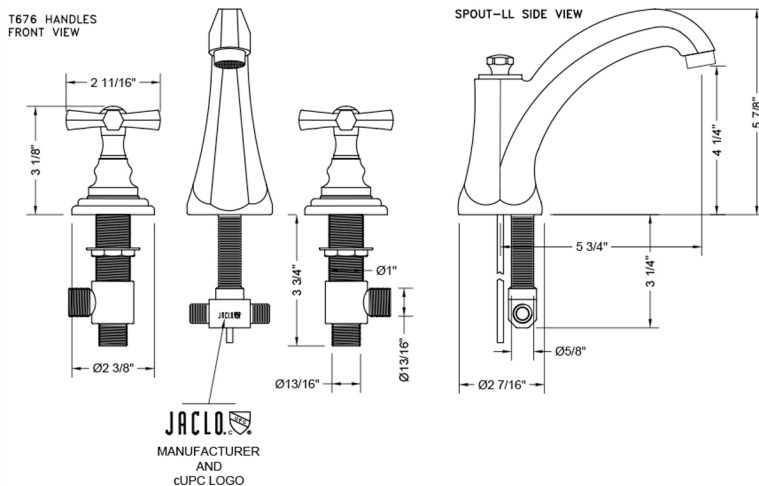

Westfield High Profile Faucet with Hex Cross Handles

Model #: 6872-T676-

FEATURES:

- All brass 8" - 12" widespread faucet includes brass pop-up drain with overflow
- 1/4 turn ceramic valves
- Stationary Spout
- Available Flow Rates: 1.5, 1.2 & 0.5 GPM. Additional flow rate (aerator) options available. Contact JACLO.
- 5 3/4" spout reach
- Spout Hole Size Min-Max: 1 1/4" - 2"
- Valve Hole Size Min-Max: 1 1/8" - 1 5/8"

SPECIFICATION DRAWING:

AVAILABLE HANDLES: