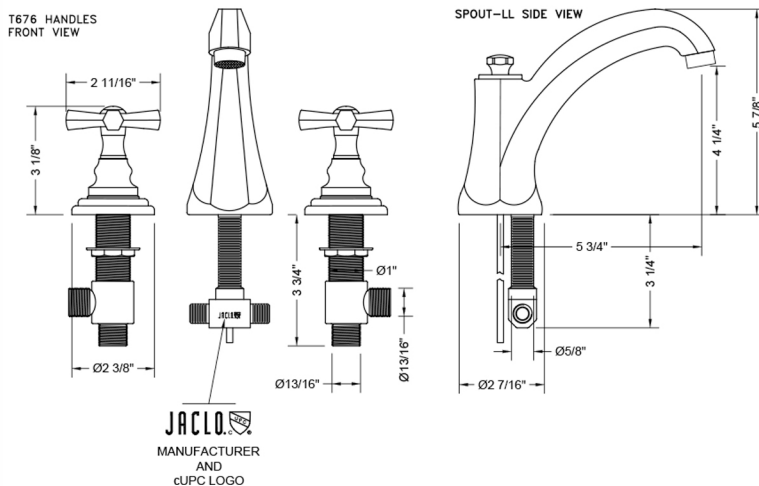

Westfield High Profile Faucet with Hex Cross Handles & Fully Polished & Plated Pop-Up Drain

Model #: 6872-T676-836-

FEATURES:

- All brass 8" - 12" widespread faucet includes fully polished & plated brass pop-up drain with overflow
- 1/4 turn ceramic valves
- Stationary Spout
- Available Flow Rates: 1.5, 1.2 & 0.5 GPM. Additional flow rate (aerator) options available. Contact JACLO.
- 5 3/4" spout reach
- Spout Hole Size Min-Max: 1 1/4" - 2"
- Valve Hole Size Min-Max: 1 1/8" - 1 5/8"

SPECIFICATION DRAWING:

AVAILABLE HANDLES: