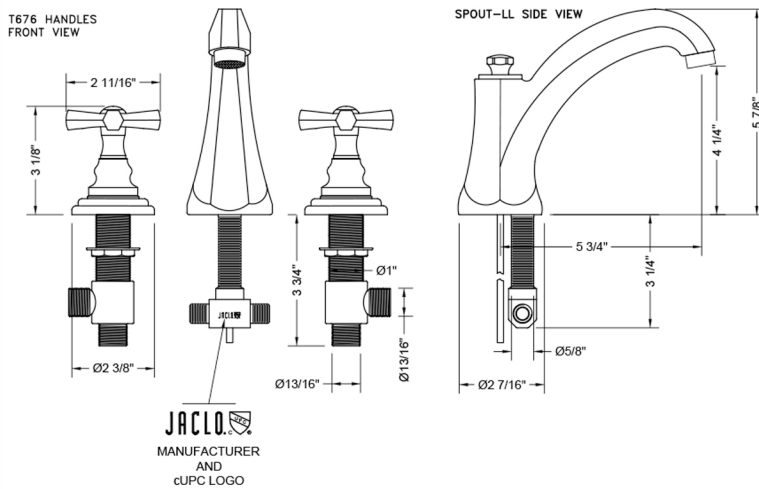

# Westfield High Profile Faucet with Hex Cross Handles- 1.2 GPM

**Model #: 6872-T676-1.2-**

## FEATURES:

- All brass 8" - 12" widespread faucet includes brass pop-up drain with overflow
- 1/4 turn ceramic valves
- Stationary Spout
- Available Flow Rates: 1.5, 1.2 & 0.5 GPM. Additional flow rate (aerator) options available. Contact JACLO.
- 5 3/4" spout reach
- Spout Hole Size Min-Max: 1 1/4" - 2"
- Valve Hole Size Min-Max: 1 1/8" - 1 5/8"

## SPECIFICATION DRAWING: