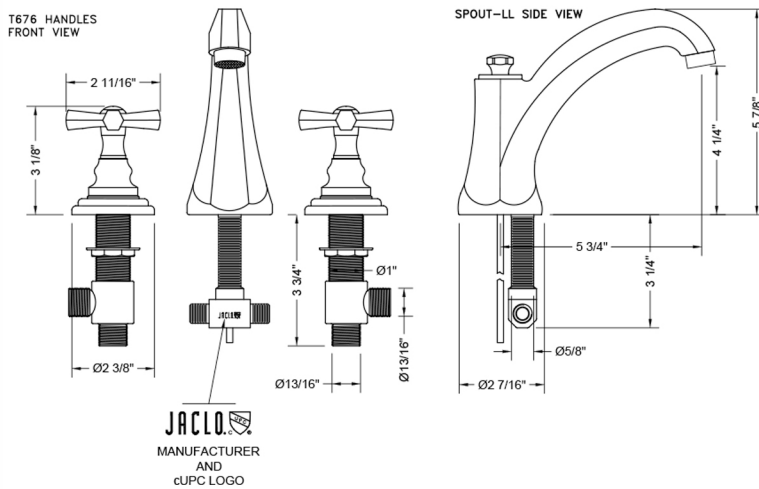

Westfield High Profile Faucet with Hex Cross Handles- 0.5 GPM

JACLO®

Confidence from start to finish.™

Model #: 6872-T676-0.5-

FEATURES:

- All brass 8" - 12" widespread faucet includes brass pop-up drain with overflow
- 1/4 turn ceramic valves
- Stationary Spout
- Available Flow Rates: 1.5, 1.2 & 0.5 GPM. Additional flow rate (aerator) options available. Contact JACLO.
- 5 3/4" spout reach
- Spout Hole Size Min-Max: 1 1/4" - 2"
- Valve Hole Size Min-Max: 1 1/8" - 1 5/8"

SPECIFICATION DRAWING:

AVAILABLE HANDLES: