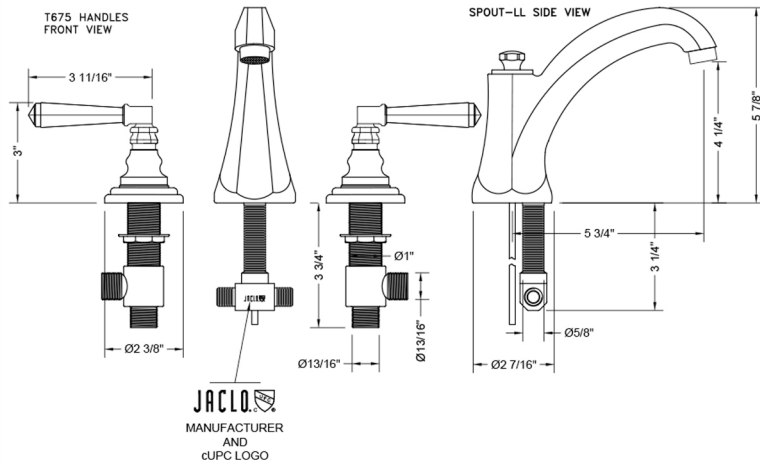

SPECIFICATION DRAWING: