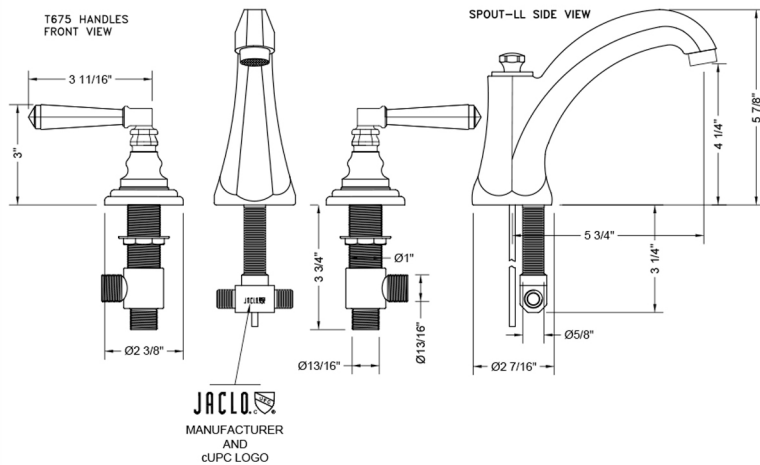

Westfield High Profile Faucet with Hex Lever Handles & Fully Polished & Plated Pop-Up Drain

Model #: 6872-T675-836-

FEATURES:

- All brass 8" - 12" widespread faucet includes fully polished & plated brass pop-up drain with overflow
- 1/4 turn ceramic valves
- Stationary Spout
- Available Flow Rates: 1.5, 1.2 & 0.5 GPM. Additional flow rate (aerator) options available. Contact JACLO.
- 5 3/4" spout reach
- Spout Hole Size Min-Max: 1 1/4" - 2"
- Valve Hole Size Min-Max: 1 1/8" - 1 5/8"

SPECIFICATION DRAWING:

AVAILABLE HANDLES: