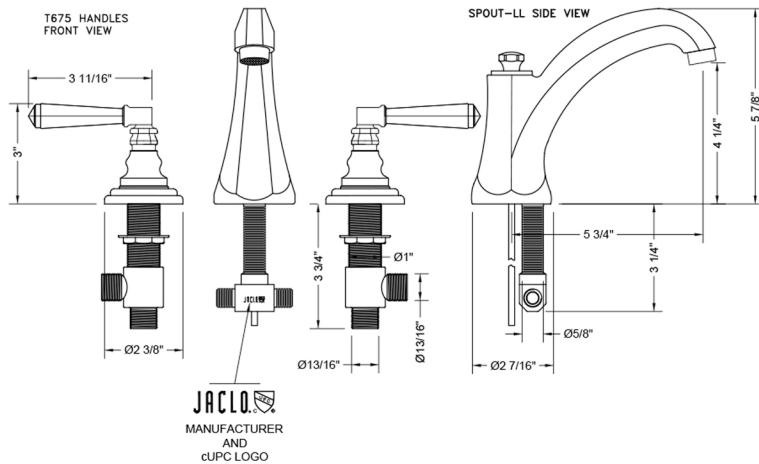

Westfield High Profile Faucet with Hex Lever Handles- 1.2 GPM

Model #: 6872-T675-1.2-

FEATURES:

- All brass 8" - 12" widespread faucet includes brass pop-up drain with overflow
- 1/4 turn ceramic valves
- Stationary Spout
- Available Flow Rates: 1.5, 1.2 & 0.5 GPM. Additional flow rate (aerator) options available. Contact JACLO.
- 5 3/4" spout reach
- Spout Hole Size Min-Max: 1 1/4" - 2"
- Valve Hole Size Min-Max: 1 1/8" - 1 5/8"

SPECIFICATION DRAWING:

AVAILABLE HANDLES: