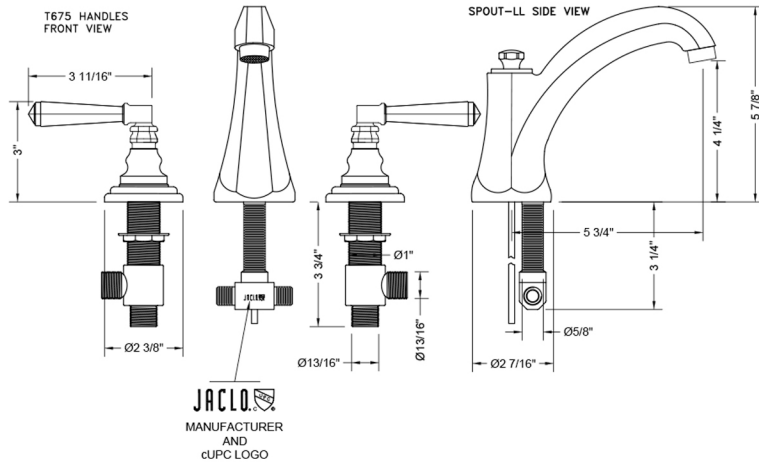

# Westfield High Profile Faucet with Hex Lever Handles- 0.5 GPM

**Model #: 6872-T675-0.5-**

## FEATURES:

- All brass 8" - 12" widespread faucet includes brass pop-up drain with overflow
- 1/4 turn ceramic valves
- Stationary Spout
- Available Flow Rates: 1.5, 1.2 & 0.5 GPM. Additional flow rate (aerator) options available. Contact JACLO.
- 5 3/4" spout reach
- Spout Hole Size Min-Max: 1 1/4" - 2"
- Valve Hole Size Min-Max: 1 1/8" - 1 5/8"

## SPECIFICATION DRAWING: