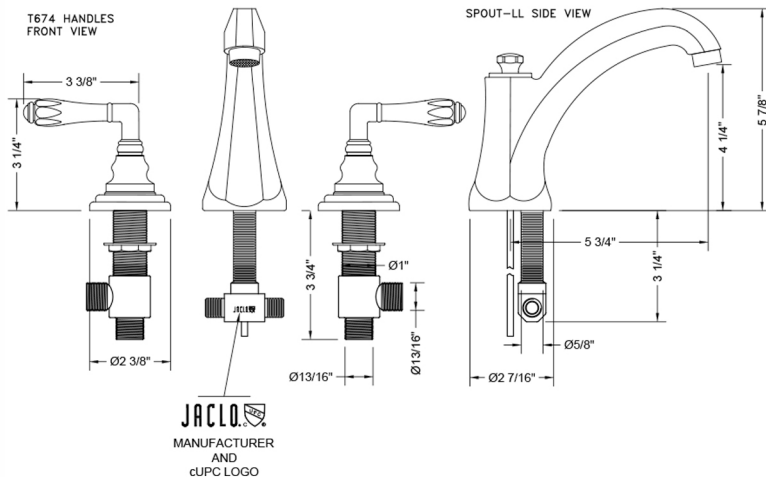

## FEATURES:

- All brass 8" - 12" widespread faucet includes brass pop-up drain with overflow
- 1/4 turn ceramic valves
- Stationary Spout
- Available Flow Rates: 1.5, 1.2 & 0.5 GPM. Additional flow rate (aerator) options available. Contact JACLO.
- 5 3/4" spout reach
- Spout Hole Size Min-Max: 1 1/4" - 2"
- Valve Hole Size Min-Max: 1 1/8" - 1 5/8"

## SPECIFICATION DRAWING: