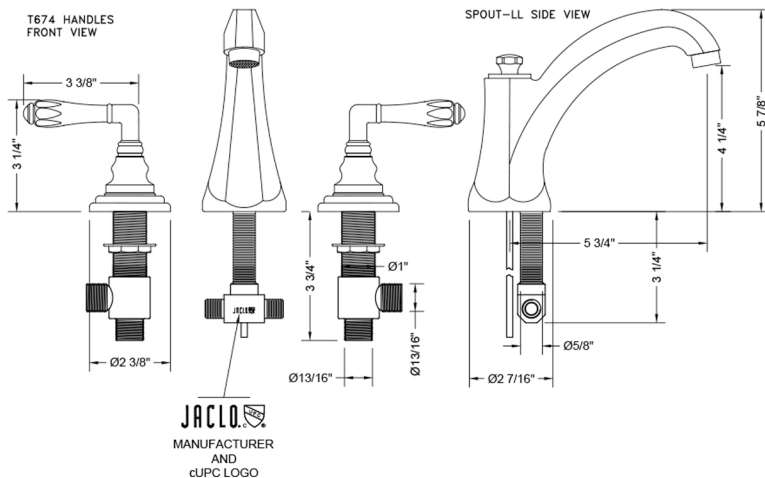

Westfield High Profile Faucet with Smooth Lever Handles- 1.2 GPM

Model #: 6872-T674-1.2-

FEATURES:

- All brass 8" - 12" widespread faucet includes brass pop-up drain with overflow
- 1/4 turn ceramic valves
- Stationary Spout
- Available Flow Rates: 1.5, 1.2 & 0.5 GPM. Additional flow rate (aerator) options available. Contact JACLO.
- 5 3/4" spout reach
- Spout Hole Size Min-Max: 1 1/4" - 2"
- Valve Hole Size Min-Max: 1 1/8" - 1 5/8"

SPECIFICATION DRAWING:

AVAILABLE HANDLES: