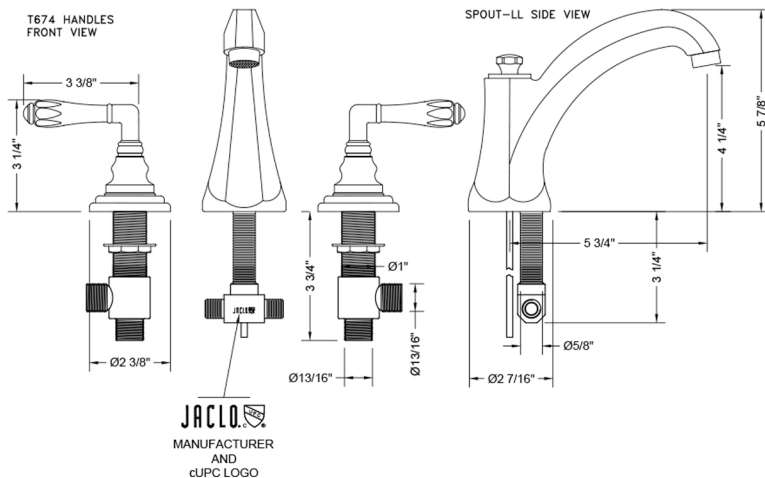

## FEATURES:

- All brass 8" - 12" widespread faucet includes brass pop-up drain with overflow
- 1/4 turn ceramic valves
- Stationary Spout
- Available Flow Rates: 1.5, 1.2 & 0.5 GPM. Additional flow rate (aerator) options available. Contact JACLO.
- 5 3/4" spout reach
- Spout Hole Size Min-Max: 1 1/4" - 2"
- Valve Hole Size Min-Max: 1 1/8" - 1 5/8"

## SPECIFICATION DRAWING: