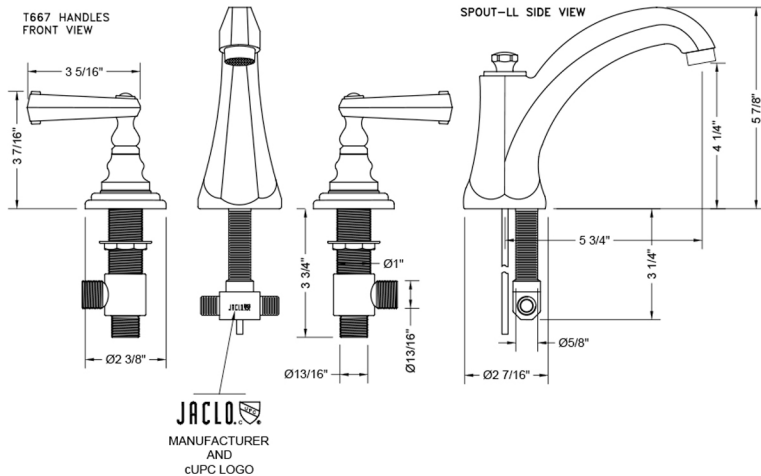

Westfield High Profile Faucet with Ribbon Lever Handles & Fully Polished & Plated Pop-Up Drain

Model #: 6872-T667-836-

FEATURES:

- All brass 8" - 12" widespread faucet includes fully polished & plated brass pop-up drain with overflow
- 1/4 turn ceramic valves
- Stationary Spout
- Available Flow Rates: 1.5, 1.2 & 0.5 GPM. Additional flow rate (aerator) options available. Contact JACLO.
- 5 3/4" spout reach
- Spout Hole Size Min-Max: 1 1/4" - 2"
- Valve Hole Size Min-Max: 1 1/8" - 1 5/8"

SPECIFICATION DRAWING:

AVAILABLE HANDLES: