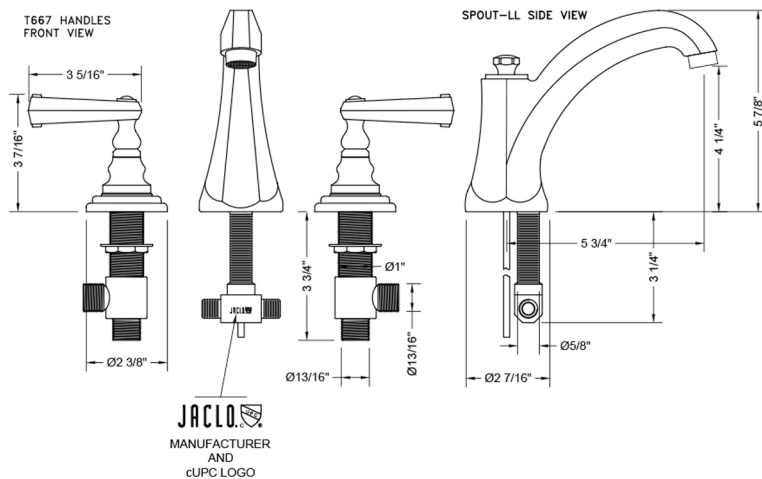

# Westfield High Profile Faucet with Ribbon Lever Handles- 0.5 GPM

**Model #: 6872-T667-0.5-**

## FEATURES:

- All brass 8" - 12" widespread faucet includes brass pop-up drain with overflow
- 1/4 turn ceramic valves
- Stationary Spout
- Available Flow Rates: 1.5, 1.2 & 0.5 GPM. Additional flow rate (aerator) options available. Contact JACLO.
- 5 3/4" spout reach
- Spout Hole Size Min-Max: 1 1/4" - 2"
- Valve Hole Size Min-Max: 1 1/8" - 1 5/8"

## SPECIFICATION DRAWING: