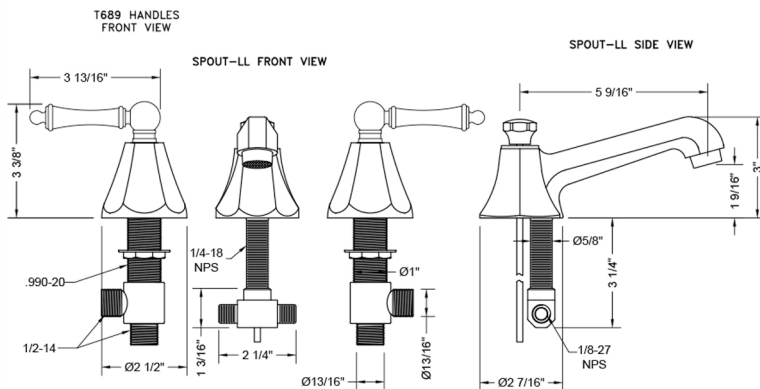

Astor Faucet with Ball Lever Handles & Fully Polished & Plated Pop-Up Drain

Model #: 6870-T689-836-

JACLO®

Confidence from start to finish.™

FEATURES:

- All brass 8" - 12" widespread faucet includes fully polished & plated brass pop-up drain with overflow
- 1/4 turn ceramic valves
- Stationary Spout
- Available Flow Rates: 1.5, 1.2 & 0.5 GPM. Additional flow rate (aerator) options available. Contact JACLO.
- 5 9/16" spout reach
- Spout Hole Size Min-Max: 1 1/4" - 2"
- Valve Hole Size Min-Max: 1 1/8" - 1 5/8"

SPECIFICATION DRAWING:

AVAILABLE HANDLES: