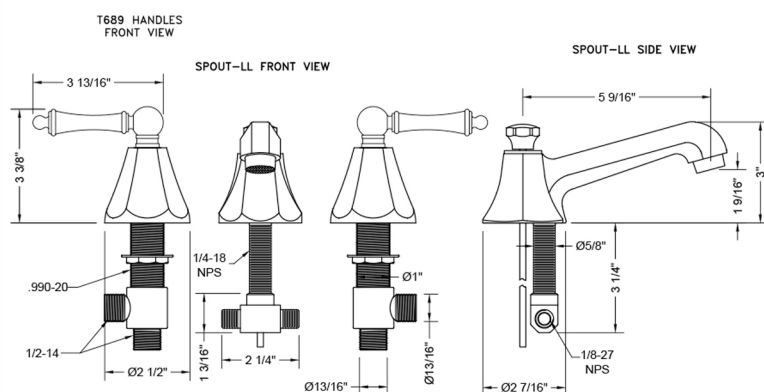

Astor Faucet with Ball Lever Handles- 1.2 GPM

Model #: 6870-T689-1.2-

FEATURES:

- All brass 8" - 12" widespread faucet includes brass pop-up drain with overflow
- 1/4 turn ceramic valves
- Stationary Spout
- Available Flow Rates: 1.5, 1.2 & 0.5 GPM. Additional flow rate (aerator) options available. Contact JACLO.
- 5 9/16" spout reach
- Spout Hole Size Min-Max: 1 1/4" - 2"
- Valve Hole Size Min-Max: 1 1/8" - 1 5/8"

SPECIFICATION DRAWING:

AVAILABLE HANDLES: