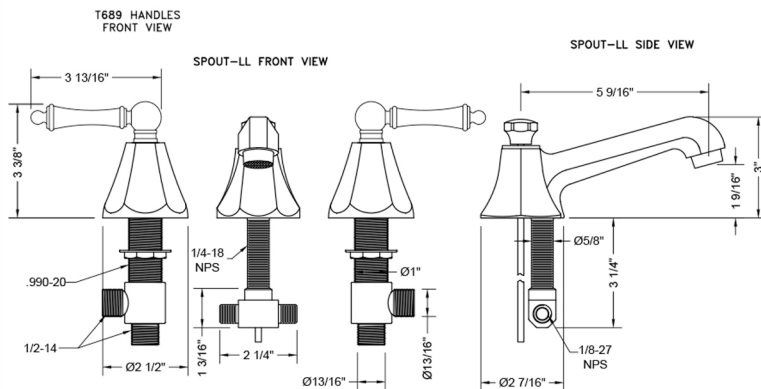

Astor Faucet with Ball Lever Handles- 0.5 GPM

Model #: 6870-T689-0.5-

FEATURES:

- All brass 8" - 12" widespread faucet includes brass pop-up drain with overflow
- 1/4 turn ceramic valves
- Stationary Spout
- Available Flow Rates: 1.5, 1.2 & 0.5 GPM. Additional flow rate (aerator) options available. Contact JACLO.
- 5 9/16" spout reach
- Spout Hole Size Min-Max: 1 1/4" - 2"
- Valve Hole Size Min-Max: 1 1/8" - 1 5/8"

SPECIFICATION DRAWING:

AVAILABLE HANDLES: