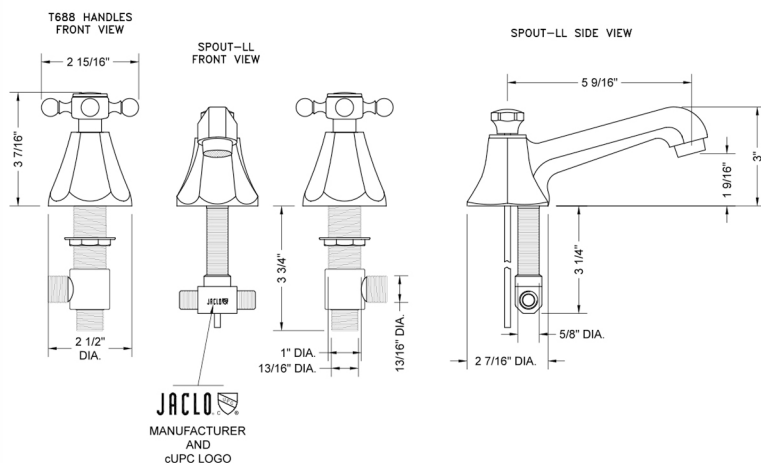

Astor Faucet with Ball Cross Handles- 1.2 GPM

Model #: 6870-T688-1.2-

FEATURES:

- All brass 8" - 12" widespread faucet includes brass pop-up drain with overflow
- 1/4 turn ceramic valves
- Stationary Spout
- Available Flow Rates: 1.5, 1.2 & 0.5 GPM. Additional flow rate (aerator) options available. Contact JACLO.
- 5 1/2" spout reach
- Spout Hole Size: 1 1/4" - 2"
- Valve Hole Size: 1 1/8" - 1 5/8"

SPECIFICATION DRAWING:

AVAILABLE HANDLES:

COMPLIANCES:

CEC

Complies with: ASME A112.18.1-2012/CSA B125.1-12